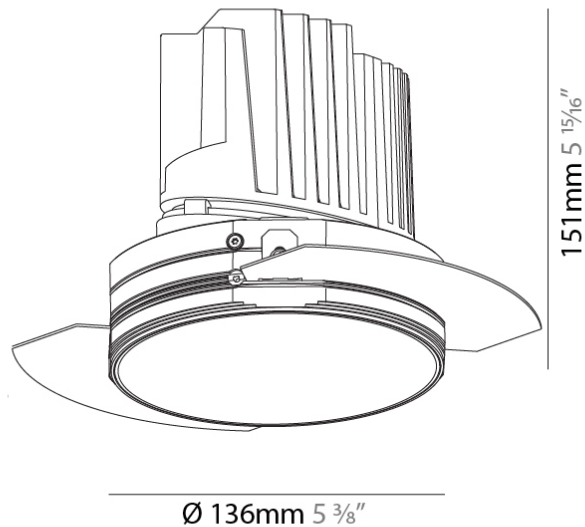

ELECTRICAL

Lamp Type: LED (Zhaga Standard)
Input Wattage (W): 28
Total Output Wattage (W): 26.4
Dimming: Tri-Mode (Non-Dimming and Phase Dimming (120Vac only) and 0-10V Dimming)
Driver Included: No
Driver Location: Recessed Housing
Driver Type: Constant Current - Universal
Driver Class: Class 2
Housing: See components
Input Voltage (V): 120 - 277
Constant Current (mA): 700

LED

Number of LEDs: 1
Color Temperature (°K): 2700 / 3000 / 3500 / 4000
Max. Delivered Lumen (lm): 2156 / 2244 / 2377 / 2425
Nominal Lumen (lm): 2909 / 3028 / 3208 / 2373
CRI: >90 CRI
Lamp Life (hrs): 50000
Upon Request: RGB-W Tunable White Special Color Temperature Special LED

OPTICAL

Reflector°: 18 / 34
Optic°: Lens Pack - No Lens / Linear Spread Lens / Honeycomb / Spread Lens
Adjustability: Fixed
Upon Request: Special Beam Angles

RATINGS AND CERTIFICATIONS

382, F 416-247-9319, www.zaneen.com

Available in metric and imperial units. All dimensions are in millimeters unless otherwise specified. All dimensions are in millimeters unless otherwise specified. For assistance on 'custom' specifications, contact zteam@zaneen.com. In a constant effort to supply the best product, we reserve the right to change specifications or materials without notice. The most recent specification sheets are found at zaneen.com

IP rating: IP20