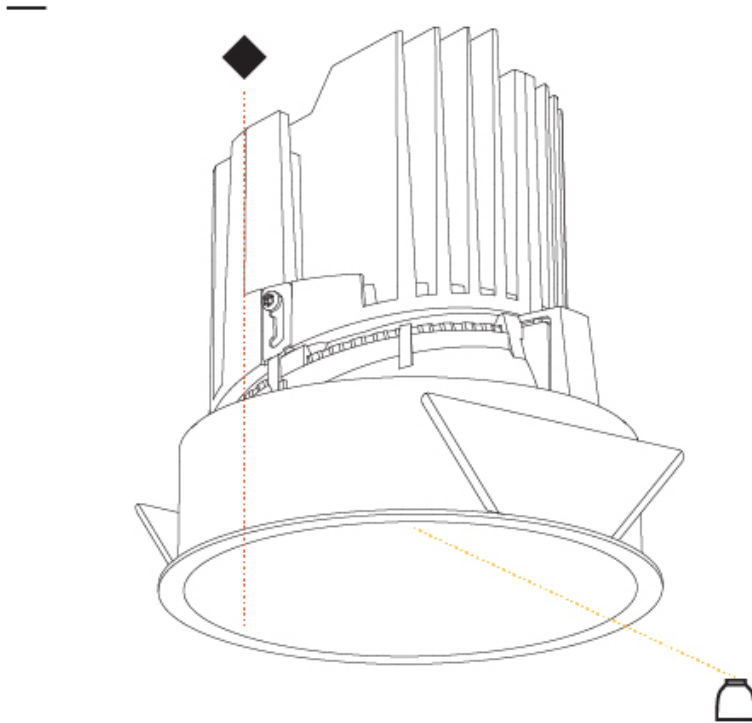

BIONIQ ROUND DEEP RECESSED

A35275-

PROJECT _____

TYPE _____

SPECIFIER _____

QUANTITY _____

DATE _____

A