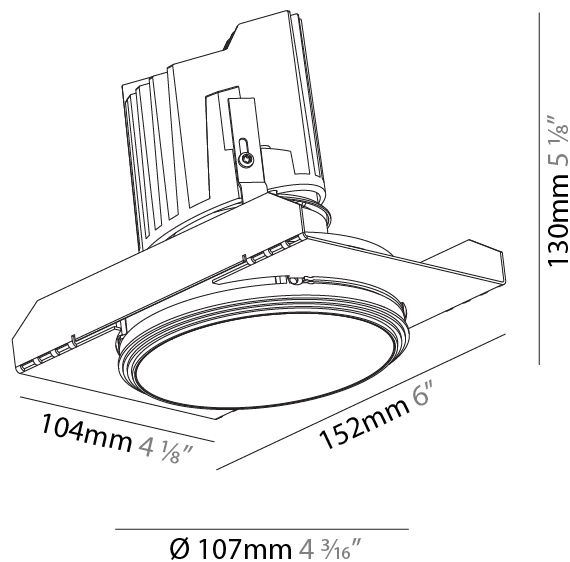

PHYSICAL

Shape: Round
Diameter (mm): 107
Diameter (in): 4 3/16
Height (mm): 130
Height (in): 5 1/8
Ceiling Thickness (mm): 10 / 12.5 / 15 / 25
Ceiling Thickness (in): 3/8 or 1/2 or 9/16 or 1
Min. Recessing Depth (mm): 150
Min. Recessing Depth (in): 5 7/8
Light Distribution: Downlight
Weight (kg): 0.646
Weight (lbs): 1.42
Fixture Finish: SSR / BKV / CWI / CRY / HAB / UFT / ITA / RUA / FTG / MYG / LOD / PUS / FRO / FUP / KIA / POP / BLS / SPG / MEY / GOH / GUM / CHC / COM / ABZ / JAG / OBR / MOS / ROR
Fixture Material: Aluminum Die Cast
Cut-out Measurements: Ø 111mm / 4 3/8"
Upon Request: Unique Ceiling Thickness

ELECTRICAL

Lamp Type: LED (Zhaga Standard)
Input Wattage (W): 15
Total Output Wattage (W): 14.7
Dimming: Dali Dimming
Driver Included: No
Driver Location: Recessed Housing
Driver Type: Constant Current - 120Vac
Driver Class: Class 2
Housing: See components
Input Voltage (V): 120
Constant Current (MA): 350

LED

Number of LEDs: 1
Color Temperature (°K): Warm Dim
Max. Delivered Lumen (lm): 766
Nominal Lumen (lm): 1140
CRI: >90 CRI
Lamp Life (hrs): 50000
Upon Request: RGB-W Tunable White Special Color Temperature Special LED

OPTICAL

Reflector°: 18 / 42 / 60
Optic°: Lens Pack - No Lens / Linear Spread Lens / Honeycomb / Spread Lens
Upon Request: Special Beam Angles

RATINGS AND CERTIFICATIONS