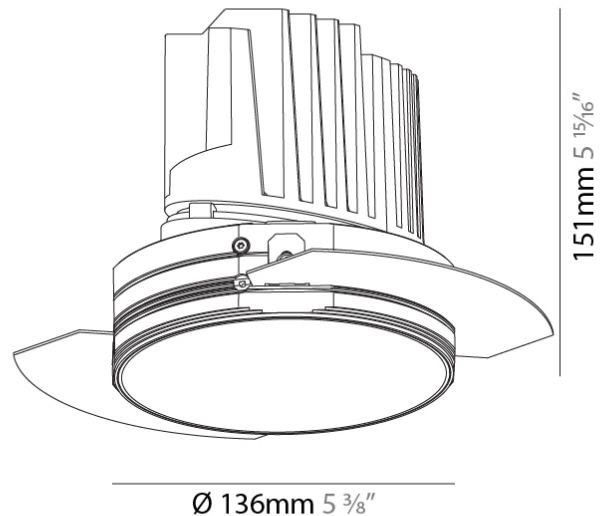

ELECTRICAL

Lamp Type: LED (Zhaga Standard)
Input Wattage (W): 13.2 / 16.5
Total Output Wattage (W): 12.1 / 14.7
Dimming: Tri-Mode (Non-Dimming and Phase Dimming (120Vac only) and 0-10V Dimming)
Driver Included: No
Driver Location: Recessed Housing
Driver Type: Constant Current - Universal
Driver Class: Class 2
Housing: See components
Input Voltage (V): 120 - 277
Constant Current (MA): 350

LED

Number of LEDs: 1
Color Temperature (°K): 2700 / 3000 / 3500 / 4000
Max. Delivered Lumen (lm): 814 / 877 / 911 / 930
Nominal Lumen (lm): 1246 / 1342 / 1396 / 1424
CRI: >90 CRI
Efficiency (%): 90.5
Lamp Life (hrs): 50000
Upon Request: RGB-W Tunable White Special Color Temperature Special LED

OPTICAL

Reflector°: 10
Optic°: Lens Pack - No Lens / Linear Spread Lens / Honeycomb / Spread Lens
Upon Request: Special Beam Angles

RATINGS AND CERTIFICATIONS

382, F 416-247-9319, www.zaneen.com

Not to be used in conjunction with other products. This is the end of the existing Model #. For assistance on 'custom' specifications, contact zteam@zaneen.com. In a constant effort to supply the best product, we reserve the right to change specifications or materials without notice. The most recent specification sheets are found at zaneen.com

IP rating: IP20