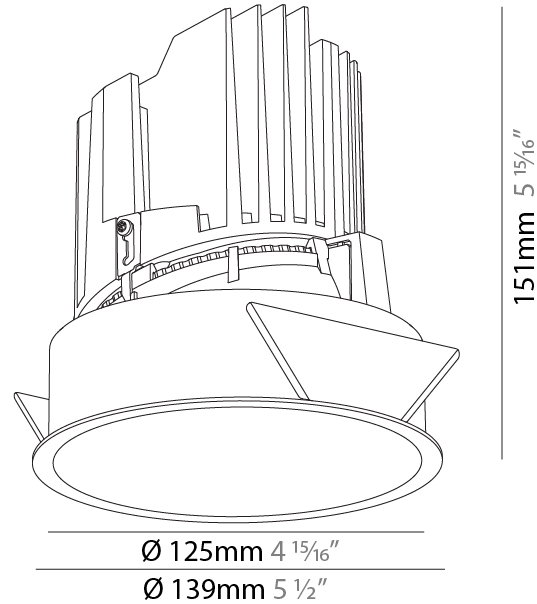

PHYSICAL

Shape: Round
Diameter (mm): 139
Diameter (in): 5 1/2
Height (mm): 151
Height (in): 5 15/16
Ceiling Thickness (mm): 10 / 12.5 / 15
Ceiling Thickness (in): 3/8 or 1/2 or 9/16
Min. Recessing Depth (mm): 170
Min. Recessing Depth (in): 6 11/16
Light Distribution: Downlight
Weight (kg): 0.921
Weight (lbs): 2.03
Fixture Finish: SSR / BKV / CWI / CRY / HAB / UFT / ITA / RUA / FTG / MYG / LOD / PUS / FRO / FUP / KIA / POP / BLS / SPG / MEY / GOH / GUM / CHC / COM / ABZ / JAG / OBR / MOS / ROR
Fixture Material: Aluminum Die Cast
Cut-out Measurements: 130mm / 5 1/8"

ELECTRICAL

Lamp Type: LED (Zhaga Standard)
Input Wattage (W): 13.2 / 16.5
Total Output Wattage (W): 12 / 14
Dimming: Tri-Mode (Non-Dimming and Phase Dimming (120Vac only) and 0-10V Dimming)
Driver Included: No
Driver Location: Recessed Housing
Driver Type: Constant Current - Universal
Driver Class: Class 2
Housing: See components
Input Voltage (V): 120 - 277
Constant Current (MA): 350

LED

Number of LEDs: 1
Color Temperature (°K): 2700 / 3000 / 3500 / 4000
Max. Delivered Lumen (lm): 870 / 970 / 1039 / 1060
Nominal Lumen (lm): 960 / 1070 / 1156 / 1180
CRI: >90 CRI
Efficiency (%): 0.905
Lamp Life (hrs): 50000

OPTICAL

Reflector°: 10

RATINGS AND CERTIFICATIONS

Certified By: Certified for North American Standards
IP rating: IP20

130mm
5 1/8"

170mm
6 11/16"

10 | 15mm
3/8" | 9/16"