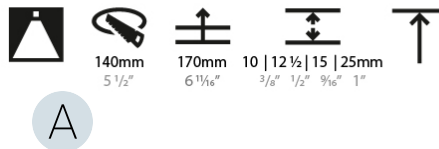

ELECTRICAL

Lamp Type: LED (Zhaga Standard)
Input Wattage (W): 28
Total Output Wattage (W): 26.4
Dimming: Tri-Mode (Non-Dimming and Phase Dimming (120Vac only) and 0-10V Dimming)
Driver Included: No
Driver Location: Recessed Housing
Driver Type: Constant Current - Universal
Driver Class: Class 2
Housing: See components
Input Voltage (V): 120 - 277
Constant Current (mA): 700

LED

Number of LEDs: 1
Color Temperature (°K): 2700 / 3000 / 3500 / 4000
Max. Delivered Lumen (lm): 2156 / 2244 / 2377 / 2425
Nominal Lumen (lm): 2909 / 3028 / 3208 / 2373
CRI: >90 CRI
Lamp Life (hrs): 50000
Upon Request: RGB-W Tunable White Special Color Temperature Special LED

OPTICAL

Reflector°: 18 / 34
Optic°: Lens Pack - No Lens / Linear Spread Lens / Honeycomb / Spread Lens
Adjustability: Fixed
Upon Request: Special Beam Angles

RATINGS AND CERTIFICATIONS

382, F 416-247-9319, www.zaneen.com

Available in metric and imperial units. All dimensions are in millimeters unless otherwise specified. All dimensions are in millimeters unless otherwise specified. For assistance on 'custom' specifications, contact zteam@zaneen.com. In a constant effort to supply the best product, we reserve the right to change specifications or materials without notice. The most recent specification sheets are found at zaneen.com

IP rating: IP20