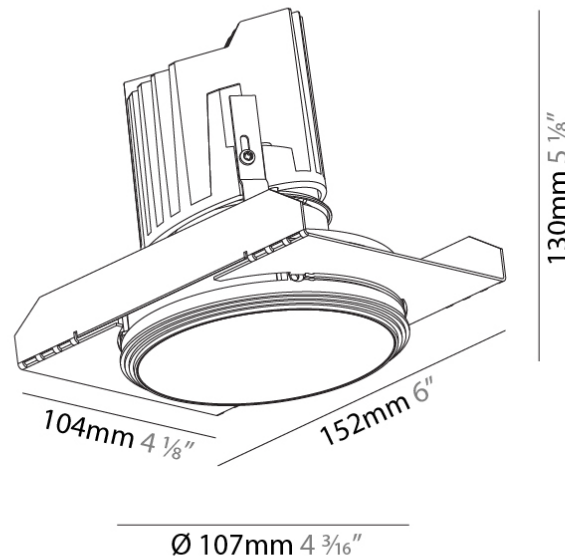

ELECTRICAL

Lamp Type: LED (Zhaga Standard)
Input Wattage (W): 13
Total Output Wattage (W): 11.8
Dimming: Tri-Mode (Non-Dimming and Phase Dimming (120Vac only) and 0-10V Dimming)
Driver Included: No
Driver Location: Recessed Housing
Driver Type: Constant Current - Universal
Driver Class: Class 2
Housing: See components
Input Voltage (V): 120 - 277
Constant Current (MA): 350

LED

Number of LEDs: 1
Color Temperature (°K): 2700 / 3000 / 3500 / 4000
Max. Delivered Lumen (lm): 876 / 909 / 955 / 974
Nominal Lumen (lm): 1304 / 1352 / 1421 / 1450
CRI: >90 CRI
Efficiency (%): 87.9 / 88.4 / 87.9
Lamp Life (hrs): 50000
Upon Request: RGB-W Tunable White Special Color Temperature Special LED

OPTICAL

Reflector°: 18 / 42 / 60
Optic°: Lens Pack - No Lens / Linear Spread Lens / Honeycomb / Spread Lens
Upon Request: Special Beam Angles

RATINGS AND CERTIFICATIONS

382, F 416-247-9319, www.zaneen.com

Not to be used in conjunction with other models at the end of the existing Model #. For assistance on 'custom' specifications, contact zteam@zaneen.com. In a constant effort to supply the best product, we reserve the right to change specifications or materials without notice. The most recent specification sheets are found at zaneen.com

IP rating: IP20